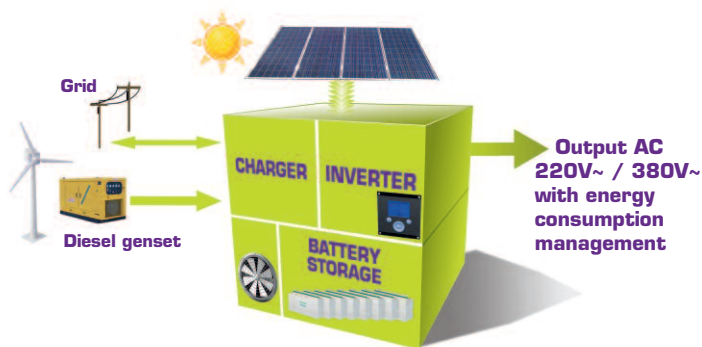

Stand-alone Solar Generator KW³ XS / S

MADE
IN FRANCE

Plug & Play

- Easy to use
- Integrated battery storage

Safe / Innovative

- Electronically controlled Short circuit
- Smart energy consumption management
- External hybrid resources
- Integrated air conditioning (optional)

Compact solutions for off grid or back-up applications

The range KW³ XS/S, small while powerful, offers an increased performance and a high scalability energy production.

All KW³ generators have an auxiliary input (diesel power generator, on grid network, ...). "KW³ connect®", optional, allows to combine 3 generators to perform in three-phase, sharing the solar PV and storage batteries.

KW³ supplies electricity to remote habitation, water pumping system where the grid is deficient or impractical.

KW³ coupled with a diesel power generator can cut substantially ongoing running costs.

Options

Battery Pack

Framed solar panels kit

Kit KW³ connect®

KW³ POWER CUBE

Technical data	KW³-XS	KW³-S
Photovoltaic Input		
Max DC power	1 400 Wp	2 250 Wp
MPPT input Voltage range	30-80 V (max 100V)	55-125 V (max 150V)
Number of independent MPPT	1	1
AC output (consuming unit / isolated network)		
AC output	230 V~ single phase output (Three-phase optional)	
AC day power at 25°C / max	1 600 W / 3 000 W	3 000 W / 6 000 W
AC Input (diesel generator / grid)		
AC input voltage (45Hz to 65 Hz)	230 V~ (190 V~ to 260 V~)	
Battery charger	1 100 W	1 900 W
Protection	3 680 W	3 680 W
DC input battery		
Battery type	AGM solar deep cycle, maintenance free	
Battery DC Voltage	24 V	
Max battery storage (DOD 100 %)	3 600 Wh	7 200 Wh
General data		
Degree of protection	IP 43	
Weight	145 Kg	255 Kg
Dimension (Depth x Width x Height)	80 cm x 60 cm x 61 cm	
Cooling	Filtered dynamic ventilation / temperature sensor	
Frame	aluminium	
Country of origin	100 % European	
Warranty	3 years*	