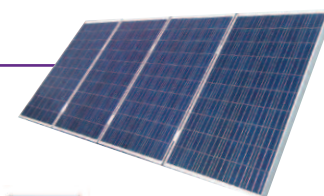

Compact solutions for off grid or back-up applications

The range KW³ XS/S, small while powerful, offers an increased performance and a high scalability energy production.

All KW³ generators have an auxiliary input (diesel power generator, on grid network, ...). "KW³ connect®", optional, allows to combine 3 generators to perform in three-phase, sharing the solar PV and storage batteries.

KW³ supplies electricity to remote habitation, water pumping system where the grid is deficient or impractical.

KW³ coupled with a diesel power generator can cut substantially ongoing running costs.

Options

Battery Pack

Framed solar panels kit

Kit KW³ connect®

KW³ POWER CUBE

Technical data	KW³-XS	KW³-S
Photovoltaic Input		
Max DC power	1 400 Wp	2 250 Wp
MPPT input Voltage range	30-80 V (max 100V)	55-125 V (max 150V)
Number of independent MPPT	1	1
AC output (consuming unit / isolated network)		
AC output	230 V~ single phase output (Three-phase optional)	
AC day power at 25°C / max	1 600 W / 3 000 W	3 000 W / 6 000 W
AC Input (diesel generator / grid)		
AC input voltage (45Hz to 65 Hz)	230 V~ (190 V~ to 260 V~)	
Battery charger	1 100 W	1 900 W
Protection	3 680 W	3 680 W
DC input battery		
Battery type	AGM solar deep cycle, maintenance free	
Battery DC Voltage	24 V	
Max battery storage (DOD 100 %)	3 600 Wh	7 200 Wh
General data		
Degree of protection	IP 43	
Weight	145 Kg	255 Kg
Dimension (Depth x Width x Height)	80 cm x 60 cm x 61 cm	
Cooling	Filtered dynamic ventilation / temperature sensor	
Frame	aluminium	
Country of origin	100 % European	
Warranty	3 years*	