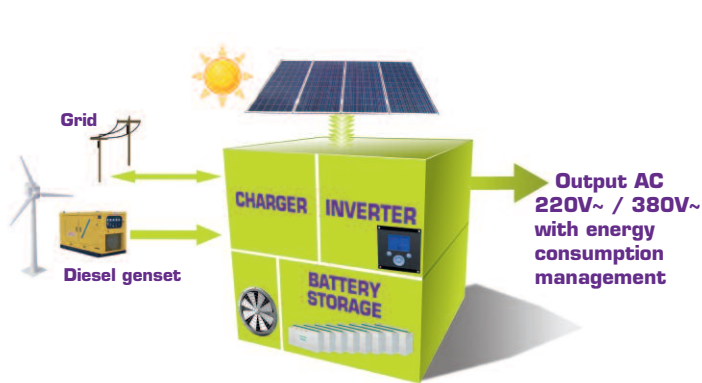

Stand-alone Solar Generator KW³ L / XL

Plug & Play

- Easy to use
- Integrated battery storage

Safe / Innovative

- Electronically controlled Short circuit
- Smart energy consumption management
- External hybrid resources
- Integrated air conditioning (optional)

Range of KW³, off-grid solar generators, offers an innovative architecture design, an AC 230V~ for a better efficiency and an optimum upgradability.

All KW³ generators have an auxiliary input (diesel powered generator, on grid network, ...). A controlled air conditioning (optional) can be added and make KW³ L/XL particularly suitable for harsh environment (dust, heat,...).

KW³ supplies electricity to remote habitation, water pumping system where the grid is deficient or impractical.

KW³ coupled with a diesel power generator can cut substantially ongoing running costs.

Options

Integrated air conditioning

Framed solar panels kit

Battery Pack

KW³ POWER CUBE

Technical data	KW ³ -L	KW ³ -XL
Photovoltaic input		
Max DC power	5 250 Wp	10 350 Wp
MPPT input Voltage range	175...500 V	333...500 V
Number of independent MPPT	1	1
AC output (consuming unit / isolated network)		
AC output	230V~ + cut off 230V~ output	
AC night Power at 25°C for 30mn/5Mn/3sec	6 000 W / 6 800 W / 11 000 W	8 000 W / 9 100 W / 11 000 W
AC day power at 25°C for 30mn	10 200 W	16 280 W
AC input (generator / grid)		
Rated input frequency / allowable input frequency range	50 Hz / 40 Hz - 70 Hz	
AC Input voltage	230 V~ (160 V~ → 270 V~)	
Max AC input power	10 500 W	
Protection	AC Short circuits/over temperature	
DC input battery		
Battery type	Gel OPzV, maintenance free	
Battery DC Voltage	48 V	
Max battery storage	19 200 Wh	
General data		
Degree of protection	IP 54	
Weight	890 Kg	990 Kg
Dimension (Depth x Width x Hight)	120 cm x 80 cm x 145 cm	
Cooling	Filtered dynamic ventilation / temperature sensor	
Frame	Thermo-lacquered coating / Anti rust treatment	
Country of origin	100 % European	
Warranty	3 years	