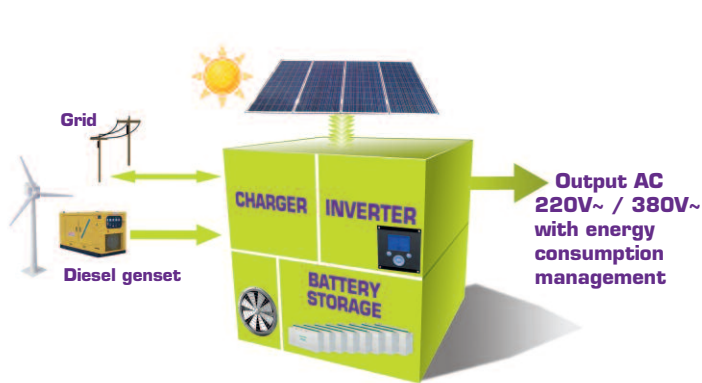

## Stand alone solar generator KW<sup>3</sup> XS / S

Compact solutions for off grid or back-up applications

The range KW<sup>3</sup> XS/S, small while powerful, offers an increased performance and a high scalability energy production.

All KW<sup>3</sup> generators have an auxiliary input (diesel power generator, on grid network, ...). "KW<sup>3</sup> connect®", optional, allows to combine 3 generators to perform in three-phase, sharing the solar PV and storage batteries.

KW<sup>3</sup> supplies electricity to remote habitation, water pumping system where the grid is deficient or impractical.

KW<sup>3</sup> coupled with a diesel power generator can cut substantially ongoing running costs.